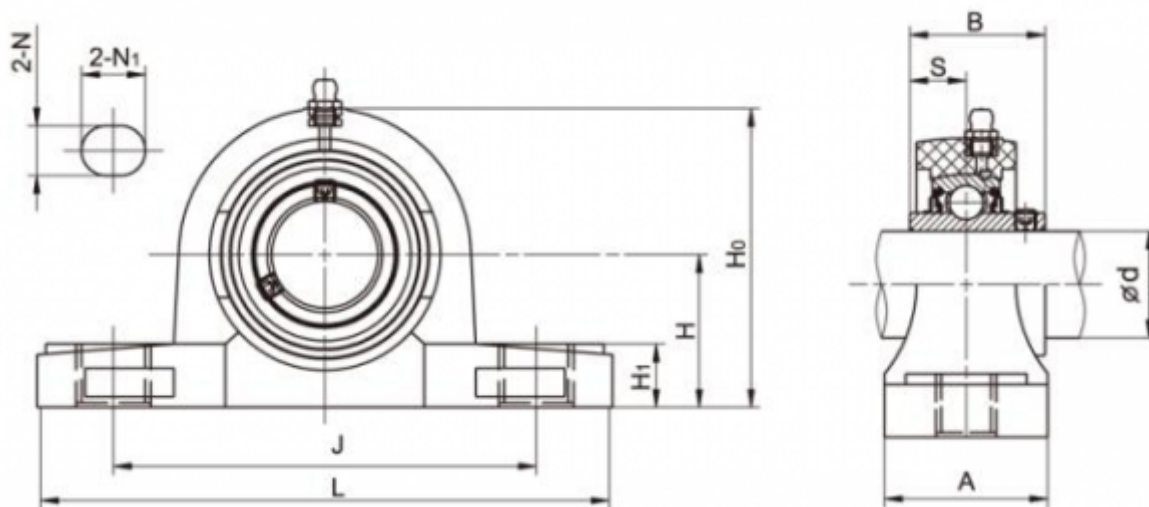

# Data Sheet

Article number: 54810622011

Description: Pillow block TP-SUCP201 LDK f/shaft dia.12 mm  
Insert stainless, house black thermopl.

## Measures

A = 38	L = 127
B = 31	N = 11
Bolt = M10	N1 = 14
d = 12	S = 12.7
H = 33.3	
H0 = 65.5	
H1 = 15	
J = 95	